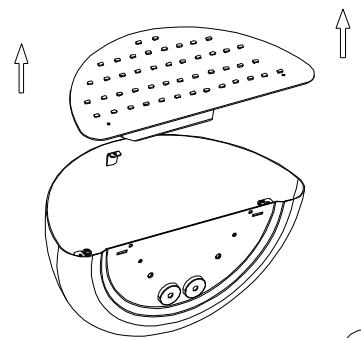

# Bolero mini

**RoHS  
Compliant**

EN60598/CEM2001/108/CE

Power: 230V-50Hz  
IK08-IP20/IP44  
Temp: -20° C/+50° C  
Socked: LED-Platta  
Ligth source: LED 6W  
PC Diffuser/Steel house

1

2

3

4