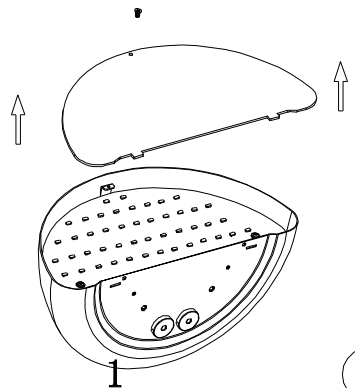

# Bolero mini

**RoHS  
Compliant**

EN60598/CEM2001/108/CE

Power: 230V-50Hz  
IK08-IP20/IP44  
Temp: -20° C/+50° C  
Socked: LED-Platta  
Ligth source: LED 6W  
PC Diffuser/Steel house

1

2

3

4