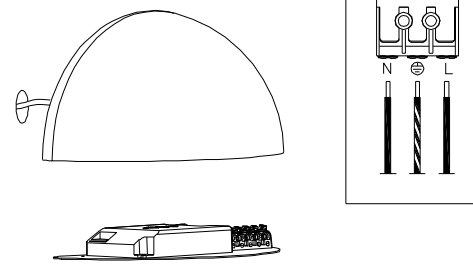

**Lumen®
Light**

Bolero mini

**RoHS
Compliant**

EN60598/CEM2001/108/CE

Power: 230V-50Hz
IK08-IP20/IP44
Temp: -20° C/+50° C
Socked: LED-Platta
Ligth source: LED 6W
PC Diffuser/Steel house

1

2

3

4

5

6

7

8

IP44

IP20

9