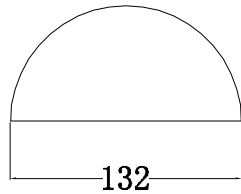

# Bolero mini

**RoHS  
Compliant**

EN60598/CEM2001/108/CE

Power: 230V-50Hz  
IK08-IP20/IP44  
Temp: -20° C/+50° C  
Socked: LED-Platta  
Ligth source: LED 6W  
PC Diffuser/Steel house

1

2

3

4