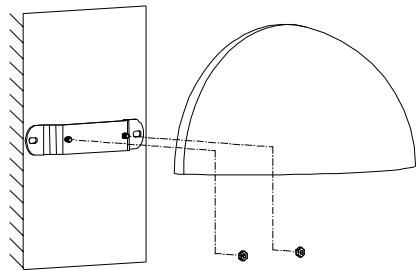

# Bolero mini

**RoHS  
Compliant**

EN60598/CEM2001/108/CE

Power: 230V-50Hz  
IK08-IP20/IP44  
Temp: -20° C/+50° C  
Socked: LED-Platta  
Ligth source: LED 6W  
PC Diffuser/Steel house

1

2

3

4